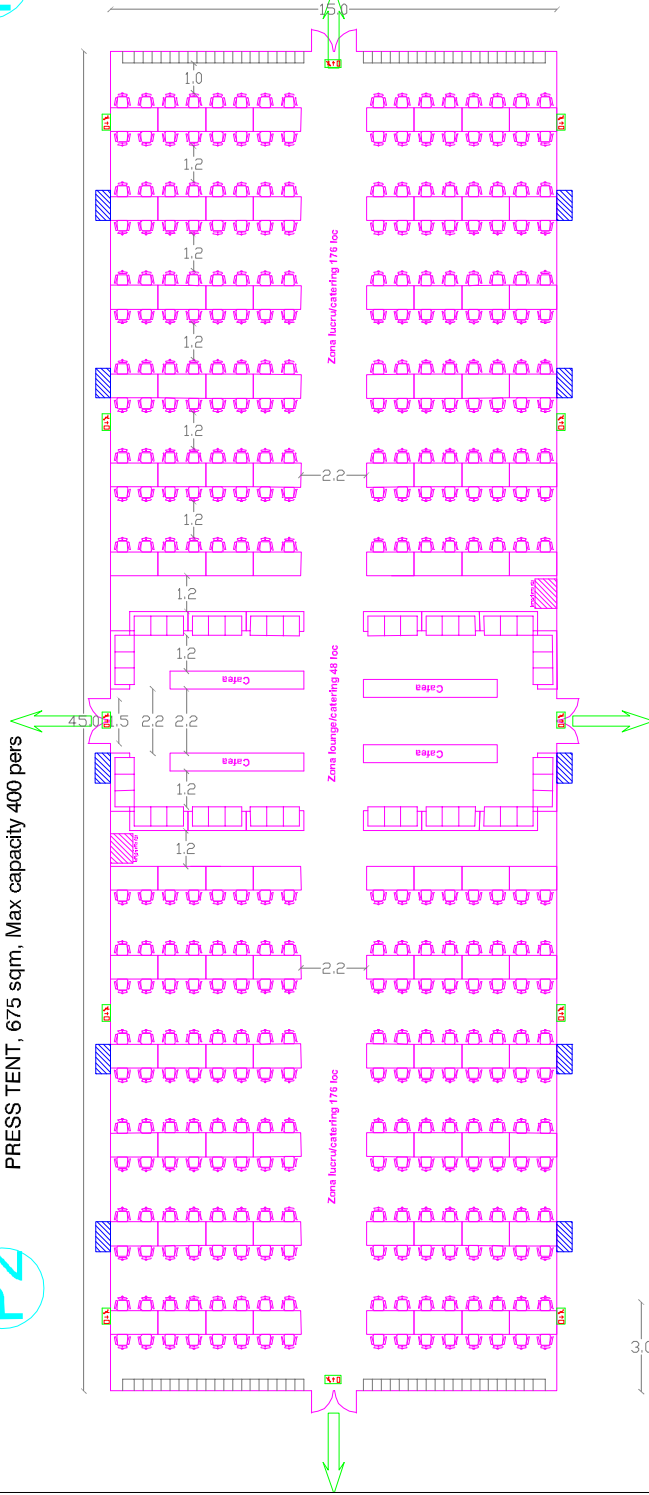

Corturi Presa în Piața Mică Press Tents in the Small Square

**CORT PRESA, 10x60ml=600 mp, Capacitate max 368 pers
PRESS TENT, 600 sqm, Max capacity 368 pers**

P1

**CORT PRESA, 15x45ml=675 mp, Capacitate max 400 pers
PRESS TENT, 675 sqm, Max capacity 400 pers**

P2

P3

**CORT PRESA, 10x15ml=150 mp, Capacitate max 92 pers
PRESS TENT, 150 sqm, Max capacity 92 pers**

**PAVILION LOC DE FUMAT, 3x3ml=9 mp, dotat cu scrumiere si cosuri de gunoi
GAZIBO FOR SMOKING AREA, 9 sqm, equipped with ashtrays and garbage bins**

Ln