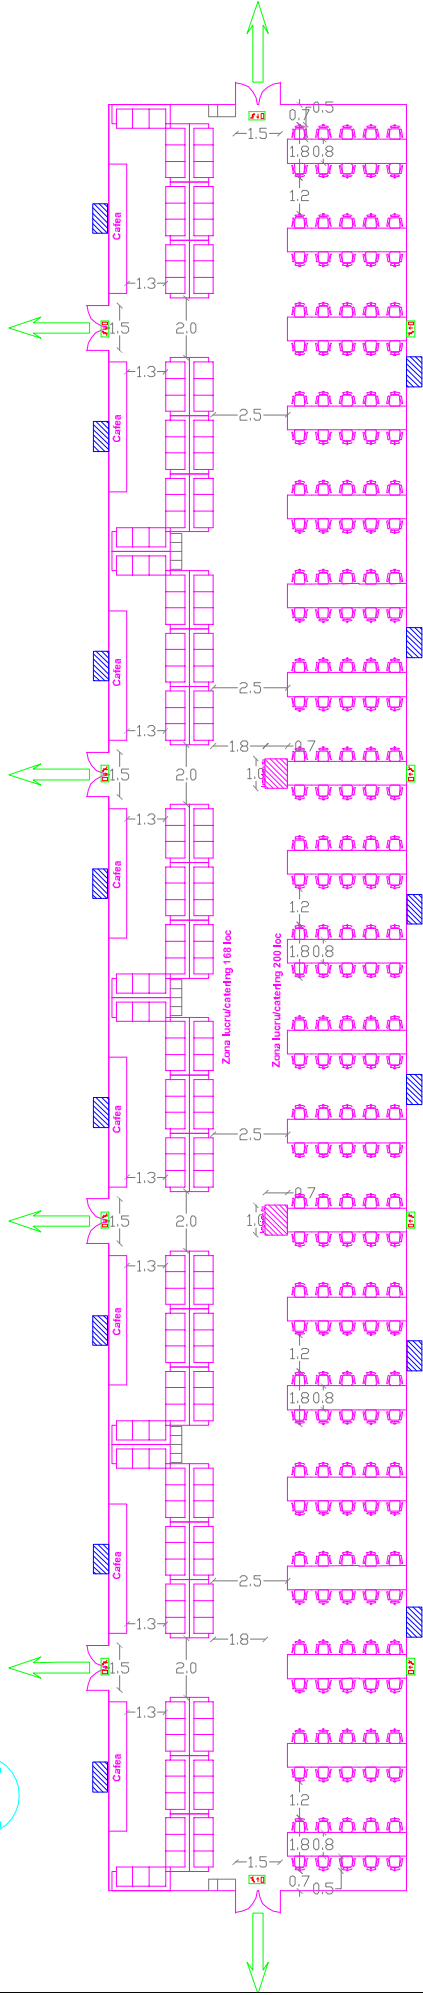

Corturi Presa în Piața Mică Press Tents in the Small Square

**CORT PRESA, 10x60ml=600 mp, Capacitate max 368 pers
PRESS TENT, 600 sqm, Max capacity 368 pers**

P1

**CORT PRESA, 15x45ml=675 mp, Capacitate max 400 pers
PRESS TENT, 675 sqm, Max capacity 400 pers**

P2

P3

**CORT PRESA, 10x15ml=150 mp, Capacitate max 92 pers
PRESS TENT, 150 sqm, Max capacity 92 pers**

**PAVILION LOC DE FUMAT, 3x3ml=9 mp, dotat cu scrumiere si cosuri de gunoi
GAZIBO FOR SMOKING AREA, 9 sqm, equipped with ashtrays and garbage bins**

Ln