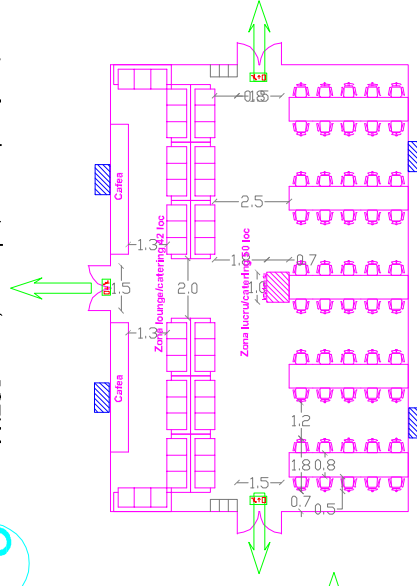

Corturi Presa în Piața Mică Press Tents in the Small Square

**CORT PRESA, 10x60ml=600 mp, Capacitate max 368 pers
PRESS TENT, 600 sqm, Max capacity 368 pers**

P1

**CORT PRESA, 15x45ml=675 mp, Capacitate max 400 pers
PRESS TENT, 675 sqm, Max capacity 400 pers**

P2

P3

**CORT PRESA, 10x15ml=150 mp, Capacitate max 92 pers
PRESS TENT, 150 sqm, Max capacity 92 pers**

**PAVILION LOC DE FUMAT, 3x3ml=9 mp, dotat cu scrumiere si cosuri de gunoi
GAZIBO FOR SMOKING AREA, 9 sqm, equipped with ashtrays and garbage bins**