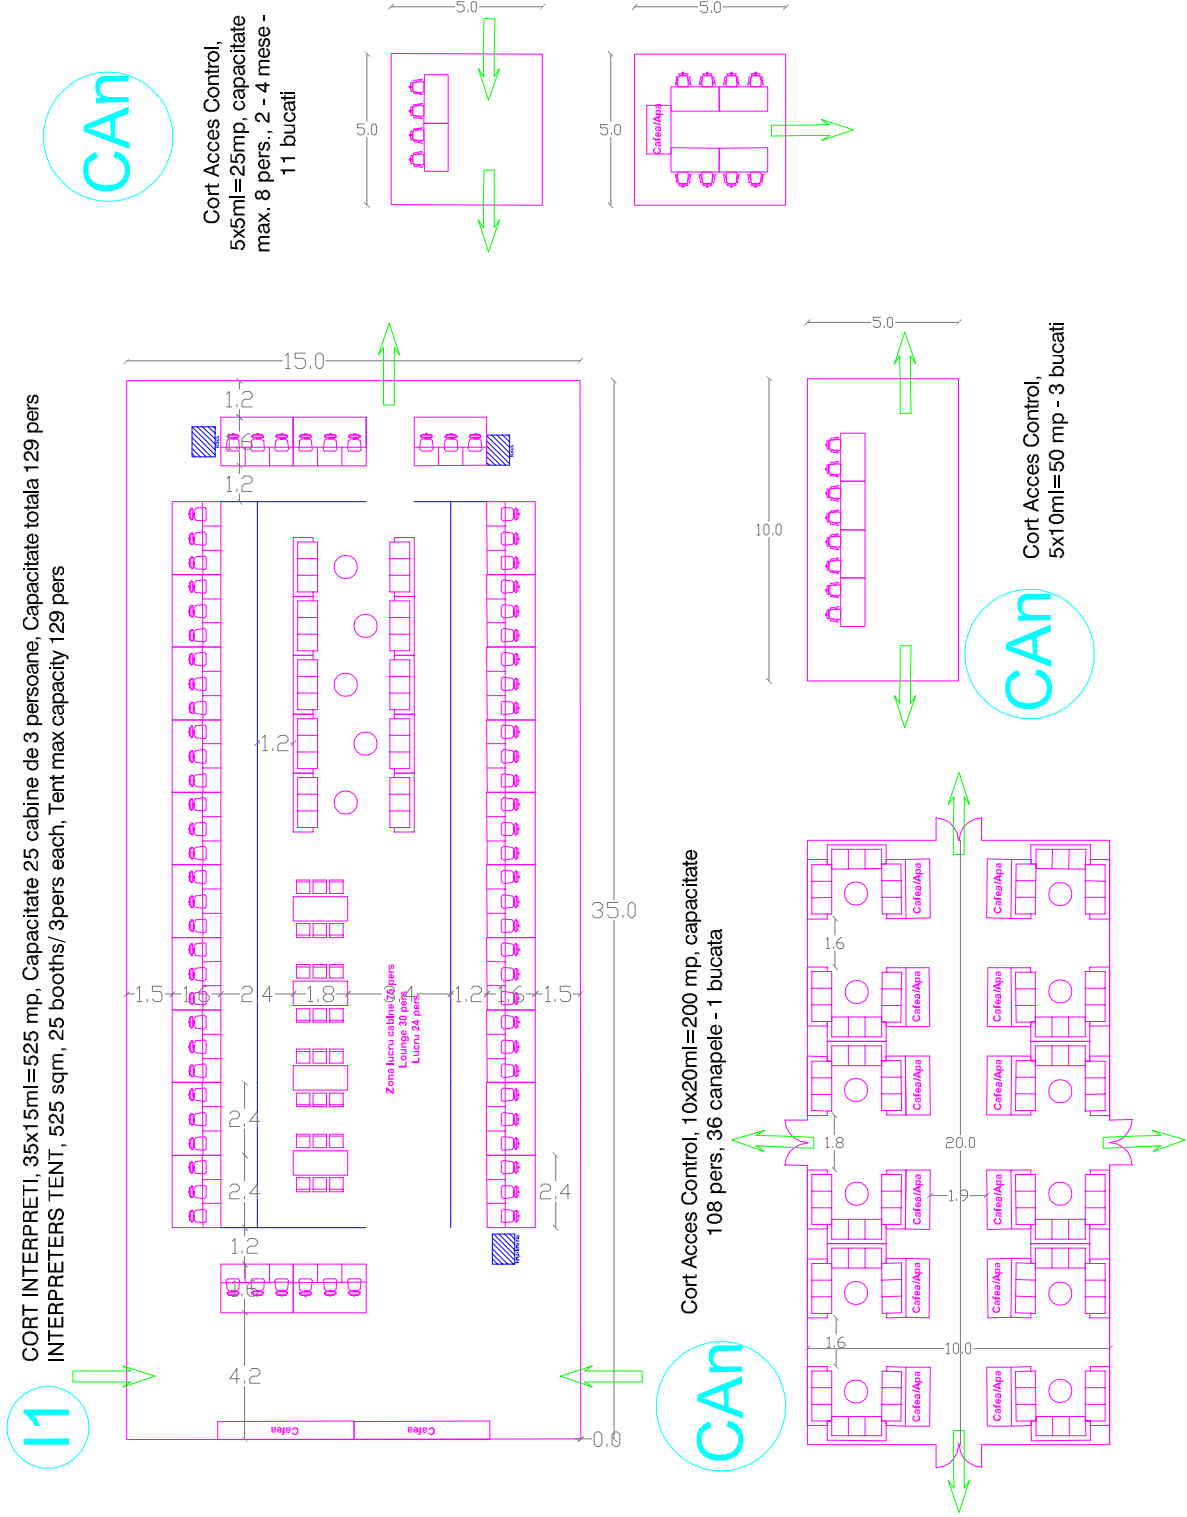

Cort Interpreti in Piata Huet si corturi Acces Control în general
Interpreters Tent in Huet Square and Control Access Tents in general

CORT INTERPRETI, 35x15ml=525 mp, Capacitate 25 cabine de 3 persoane, Capacitate totala 129 pers
INTERPRETERS TENT, 525 sqm, 25 booths/ 3pers each, Tent max capacity 129 pers

Cort Acces Control, 5x5ml=25mp, capacitate max. 8 pers., 2 - 4 mese - 11 bucati

Cort Acces Control, 10x20ml=200 mp, capacitate 108 pers, 36 canapele - 1 bucata

Cort Acces Control, 5x10ml=50 mp - 3 bucati