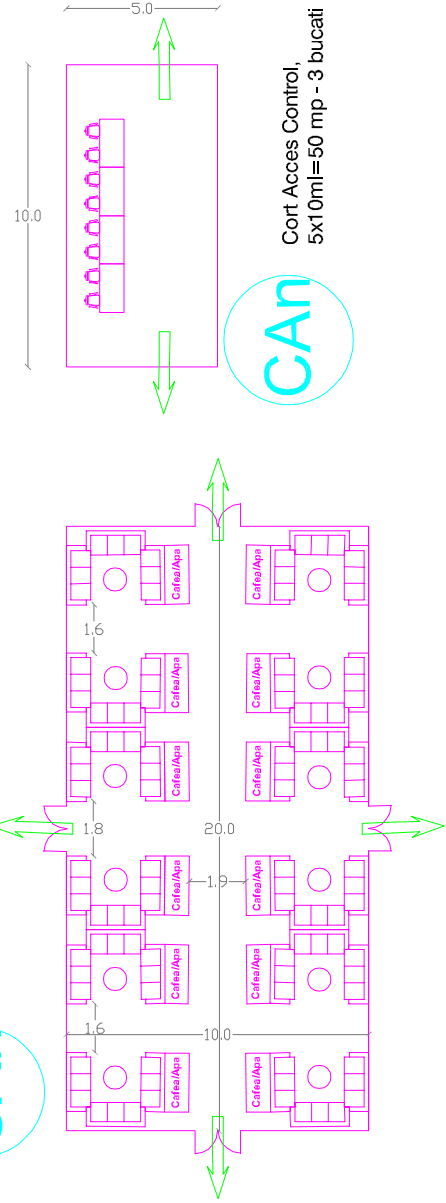

Cort Interpreti in Piata Huet si corturi Acces Control în general
Interpreters Tent in Huet Square and Control Access Tents in general

CORT INTERPRETI, 35x15ml=525 mp, Capacitate 25 cabine de 3 persoane, Capacitate totala 129 pers
INTERPRETERS TENT, 525 sqm, 25 booths/ 3pers each, Tent max capacity 129 pers

Cort Acces Control, 5x5ml=25mp, capacitate max. 8 pers., 2 - 4 mese - 11 bucati

Cort Acces Control, 10x20ml=200 mp, capacitate 108 pers, 36 canapele - 1 bucata

Cort Acces Control, 5x10ml=50 mp - 3 bucati