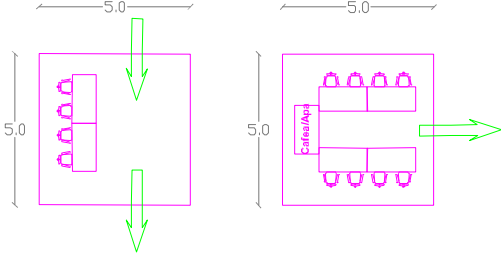

Cort Interpreti in Piata Huet si corturi Acces Control în general
Interpreters Tent in Huet Square and Control Access Tents in general

CORT INTERPRETI, 35x15ml=525 mp, Capacitate 25 cabine de 3 persoane, Capacitate totala 129 pers
INTERPRETERS TENT, 525 sqm, 25 booths/ 3pers each, Tent max capacity 129 pers

Cort Acces Control, 5x5ml=25mp, capacitate max. 8 pers., 2 - 4 mese - 11 bucati

Cort Acces Control, 10x20ml=200 mp, capacitate 108 pers, 36 canapele - 1 bucata

Cort Acces Control, 5x10ml=50 mp - 3 bucati