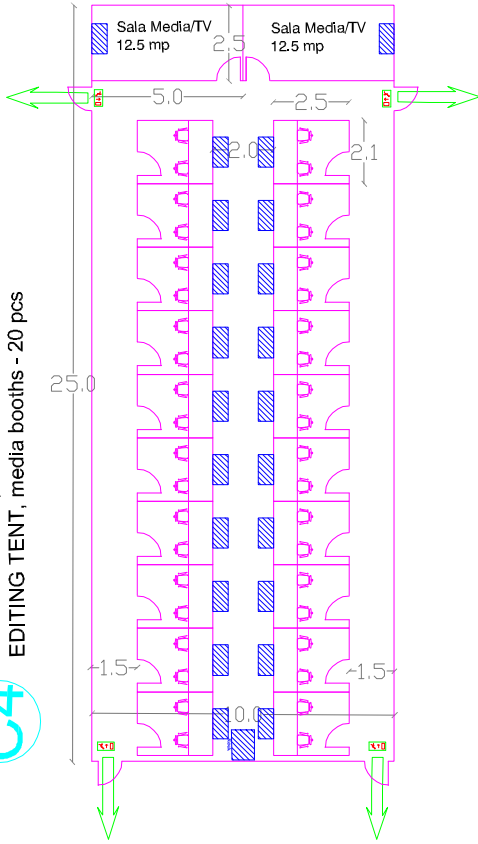

Corturi Conferințe în Piața Mică
Conference Tents in the Small Square

CORT CONFERENCE, 10x25m=250mp, Capacitate max 130 pers
CONFERENCE TENT, 250 sqm, Max capacity 130 pers

CORT EDITARE, cabine editare/radio/TV - 20 buc
EDITING TENT, media booths - 20 pcs

CORT CONFERENCE, 20x20m=400mp, Capacitate max 264 pers
CONFERENCE TENT, 400 sqm, Max capacity 264 pers