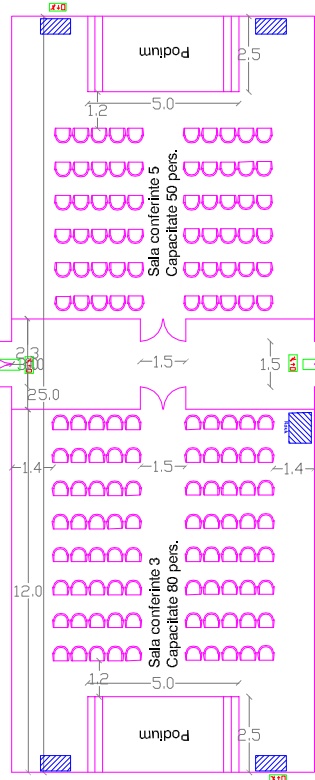

Corturi Conferințe în Piața Mică
Conference Tents in the Small Square

CORT CONFERENCE, 10x25m=250mp, Capacitate max 130 pers
CONFERENCE TENT, 250 sqm, Max capacity 130 pers

CORT EDITARE, cabine editare/radio/TV - 20 buc
EDITING TENT, media booths - 20 pcs

CORT CONFERENCE, 20x20m=400mp, Capacitate max 264 pers
CONFERENCE TENT, 400 sqm, Max capacity 264 pers